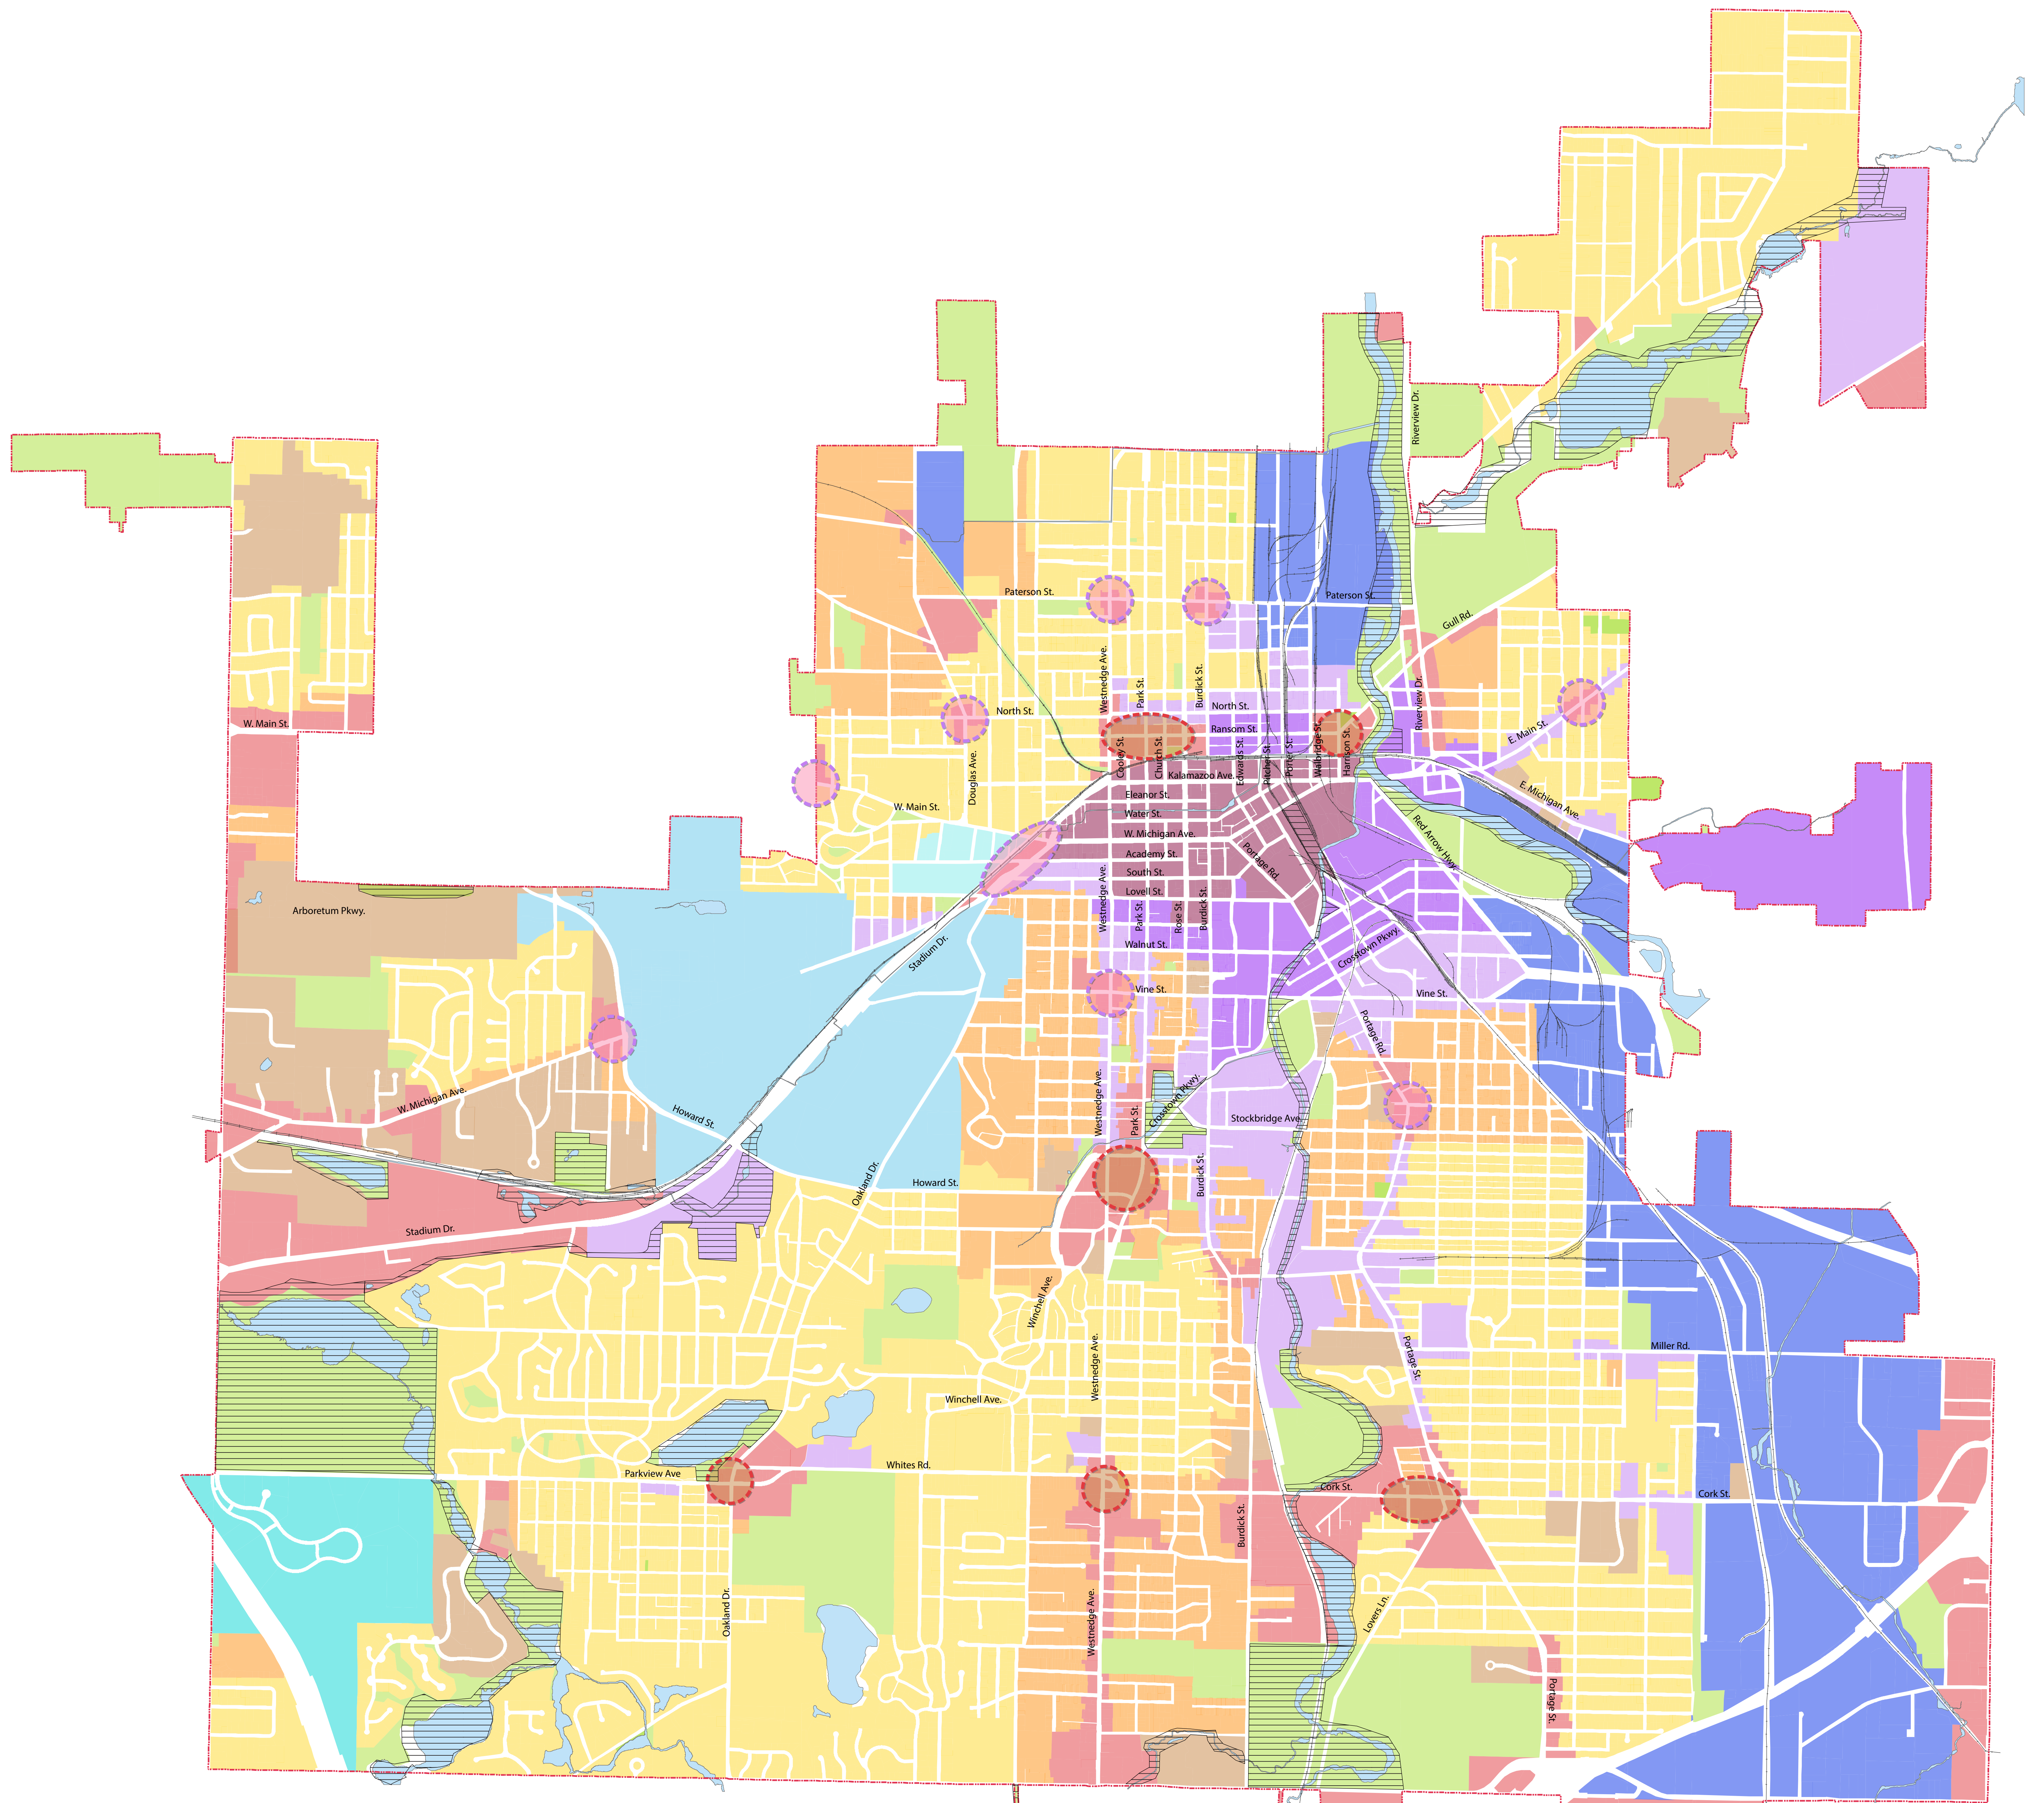

Future Land Development Map 2025

Future Land Use - Legend

- | | |
|--|----------------------------|
| | Downtown |
| | Commercial |
| | Industrial |
| | Urban Edge |
| | Neighborhood Edge |
| | R3-Residential |
| | R2-Residential |
| | R1-Residential |
| | Open Space/Parks |
| | Natural Feature Protection |
| | Campus |
| | Campus/Private |
-
- | | |
|-------------------|-------------------|
| Node Types | |
| | Commercial Node |
| | Neighborhood Node |